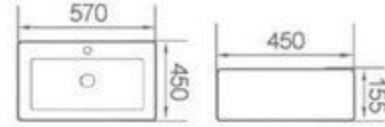

COUNTER TOP WASH BASIN

CT 6008