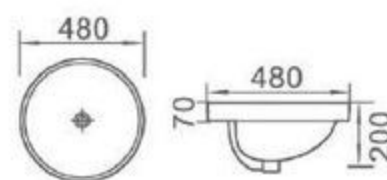

Pleasures

WASH BASINS

ABOVE COUNTER WASH BASIN

AC 6001

COUNTER TOP WASH BASIN

CT 6004

COUNTER TOP WASH BASIN

CT 6005