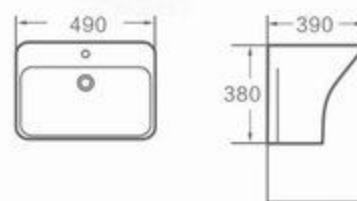

WALL HUNG WASH BASIN

WB 3002

c/w Fixing Bolts & Nuts (one pair)