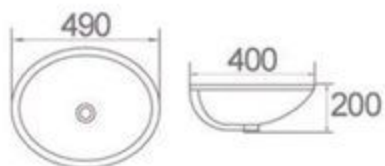

UNDER COUNTER WASH BASIN

UC 6001