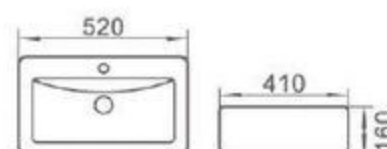

Pleasures

WASH BASINS

ABOVE COUNTER WASH BASIN

AC 6001

COUNTER TOP WASH BASIN

CT 6004

COUNTER TOP WASH BASIN

CT 6005