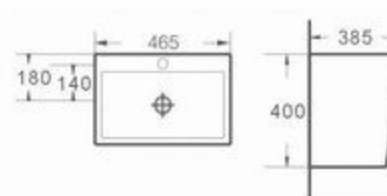

c/w Fixing Bolts & Nuts (one pair)

WALL HUNG WASH BASIN

WB 3002

c/w Fixing Bolts & Nuts (one pair)

WALL HUNG WASH BASIN

WB 3003

c/w Fixing Bolts & Nuts (one pair)

WALL HUNG WASH BASIN