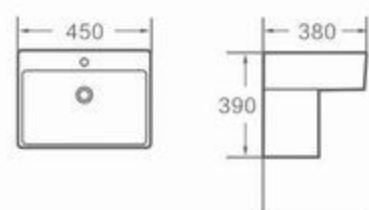

WALL HUNG WASH BASIN

WB 3003

c/w Fixing Bolts & Nuts (one pair)