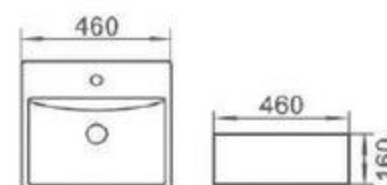

Pleasures

WASH BASINS

ABOVE COUNTER WASH BASIN

AC 6001

COUNTER TOP WASH BASIN

CT 6004

COUNTER TOP WASH BASIN

CT 6005