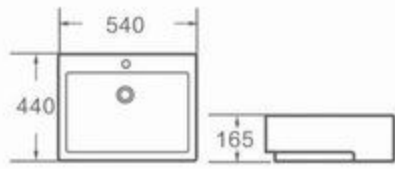

SEMI RECESSED WASH BASIN

SR 6007