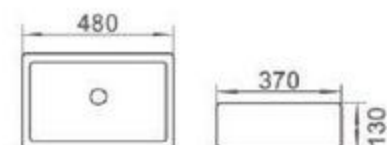

Pleasures

WASH BASINS

ABOVE COUNTER WASH BASIN

AC 6001

COUNTER TOP WASH BASIN

CT 6004

COUNTER TOP WASH BASIN

CT 6005