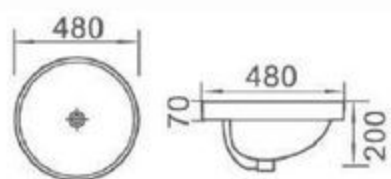

COUNTER TOP WASH BASIN

CT 6010

UNDER COUNTER WASH BASIN

UC 6001

UNDER COUNTER WASH BASIN

UC 6002

WALL HUNG WASH BASIN

WB 3001